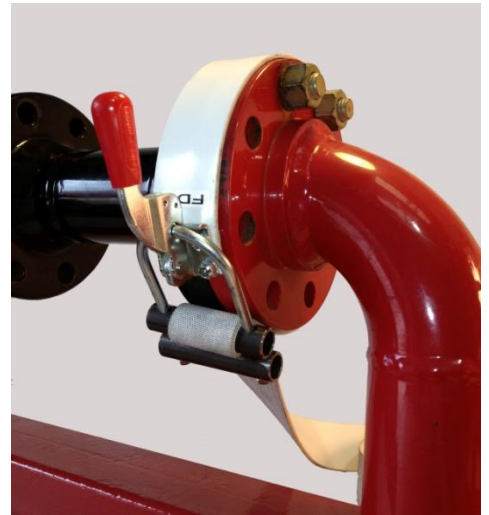

[Watch the Video](#)

Turnaround Tools

Flange Spray Deflector Belt

The safest way to prevent spray exposure by deflecting the spray out through the bolt holes of the flanges

Part #	Pipe OD Max
SMP-FD1 SDB	Up to 22"
SMP-FD2 SDB	22" to 45"